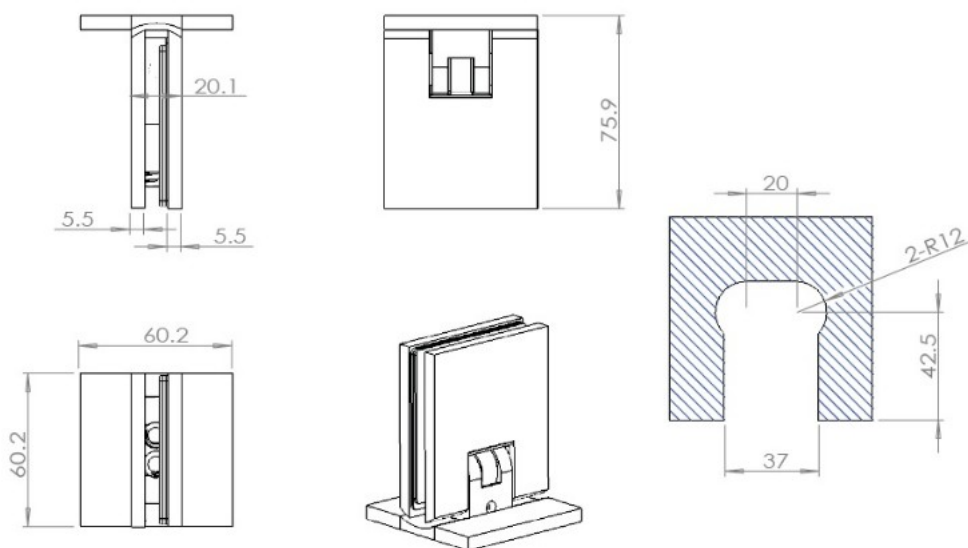

PRODUCT SHEET

Description:

Shower Hinge "Lima", Wall/Glass, Brass Polished, Centre Back 6-10mm Glass Thickness, W/15 DG Angle Adjustment Function &, 25DG Return Function, Brass Material, Hidden Screws., Black Rubber Gaskets: 2 x 1mm & 2 x 2mm Thickness., Load Capacity Pr. Pair: 45kg

Item number:

15.26.800-8

Units	Box	Carton	HS Code	Barcode
Pcs.			8302100090	
				5704866519007

SISO A/S

Mileparken 11
DK-2740 Skovlunde
Denmark
VAT: 24786013

Phone +45 45 830 900

www.siso.dk
siso@siso.dk

Danske Bank
Nytorv Branch
Copenhagen
SWIFT: DABADKKK

Account no.
4180 3112 112936
IBAN Account
DK7230003112112936